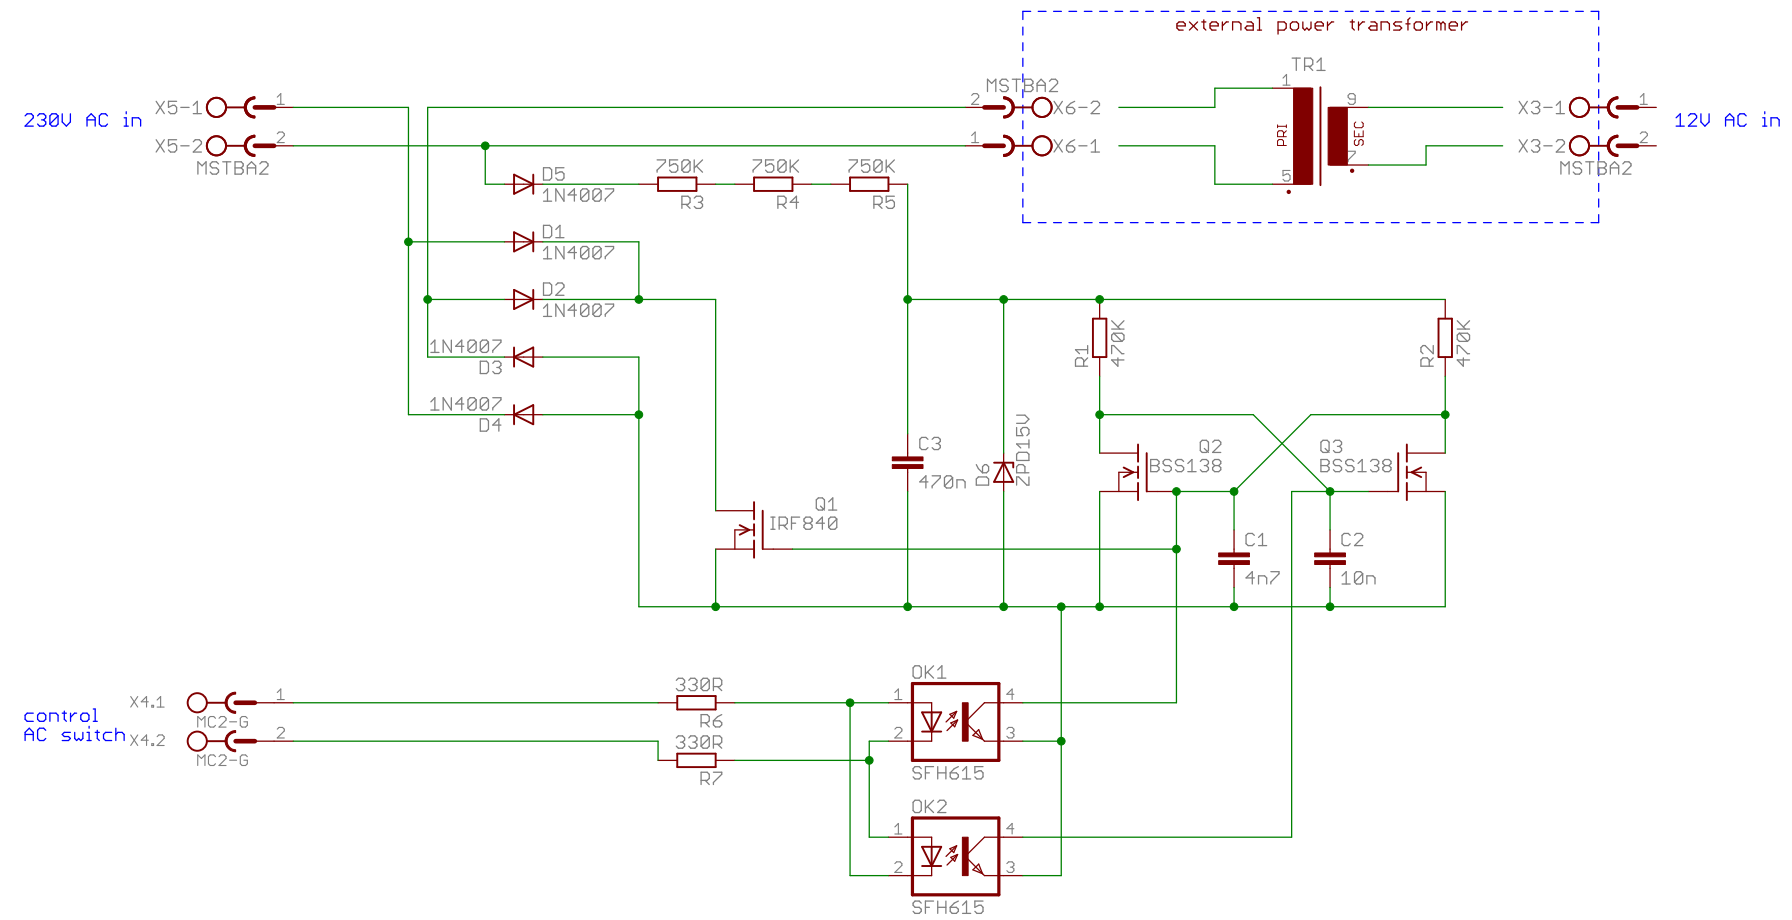

# AC Switch for EFM32 demo

TITLE: efm32-demo-acsw

Document Number:

REV:

Date: 5 Feb 2011 15:13:59

Sheet: 1/1